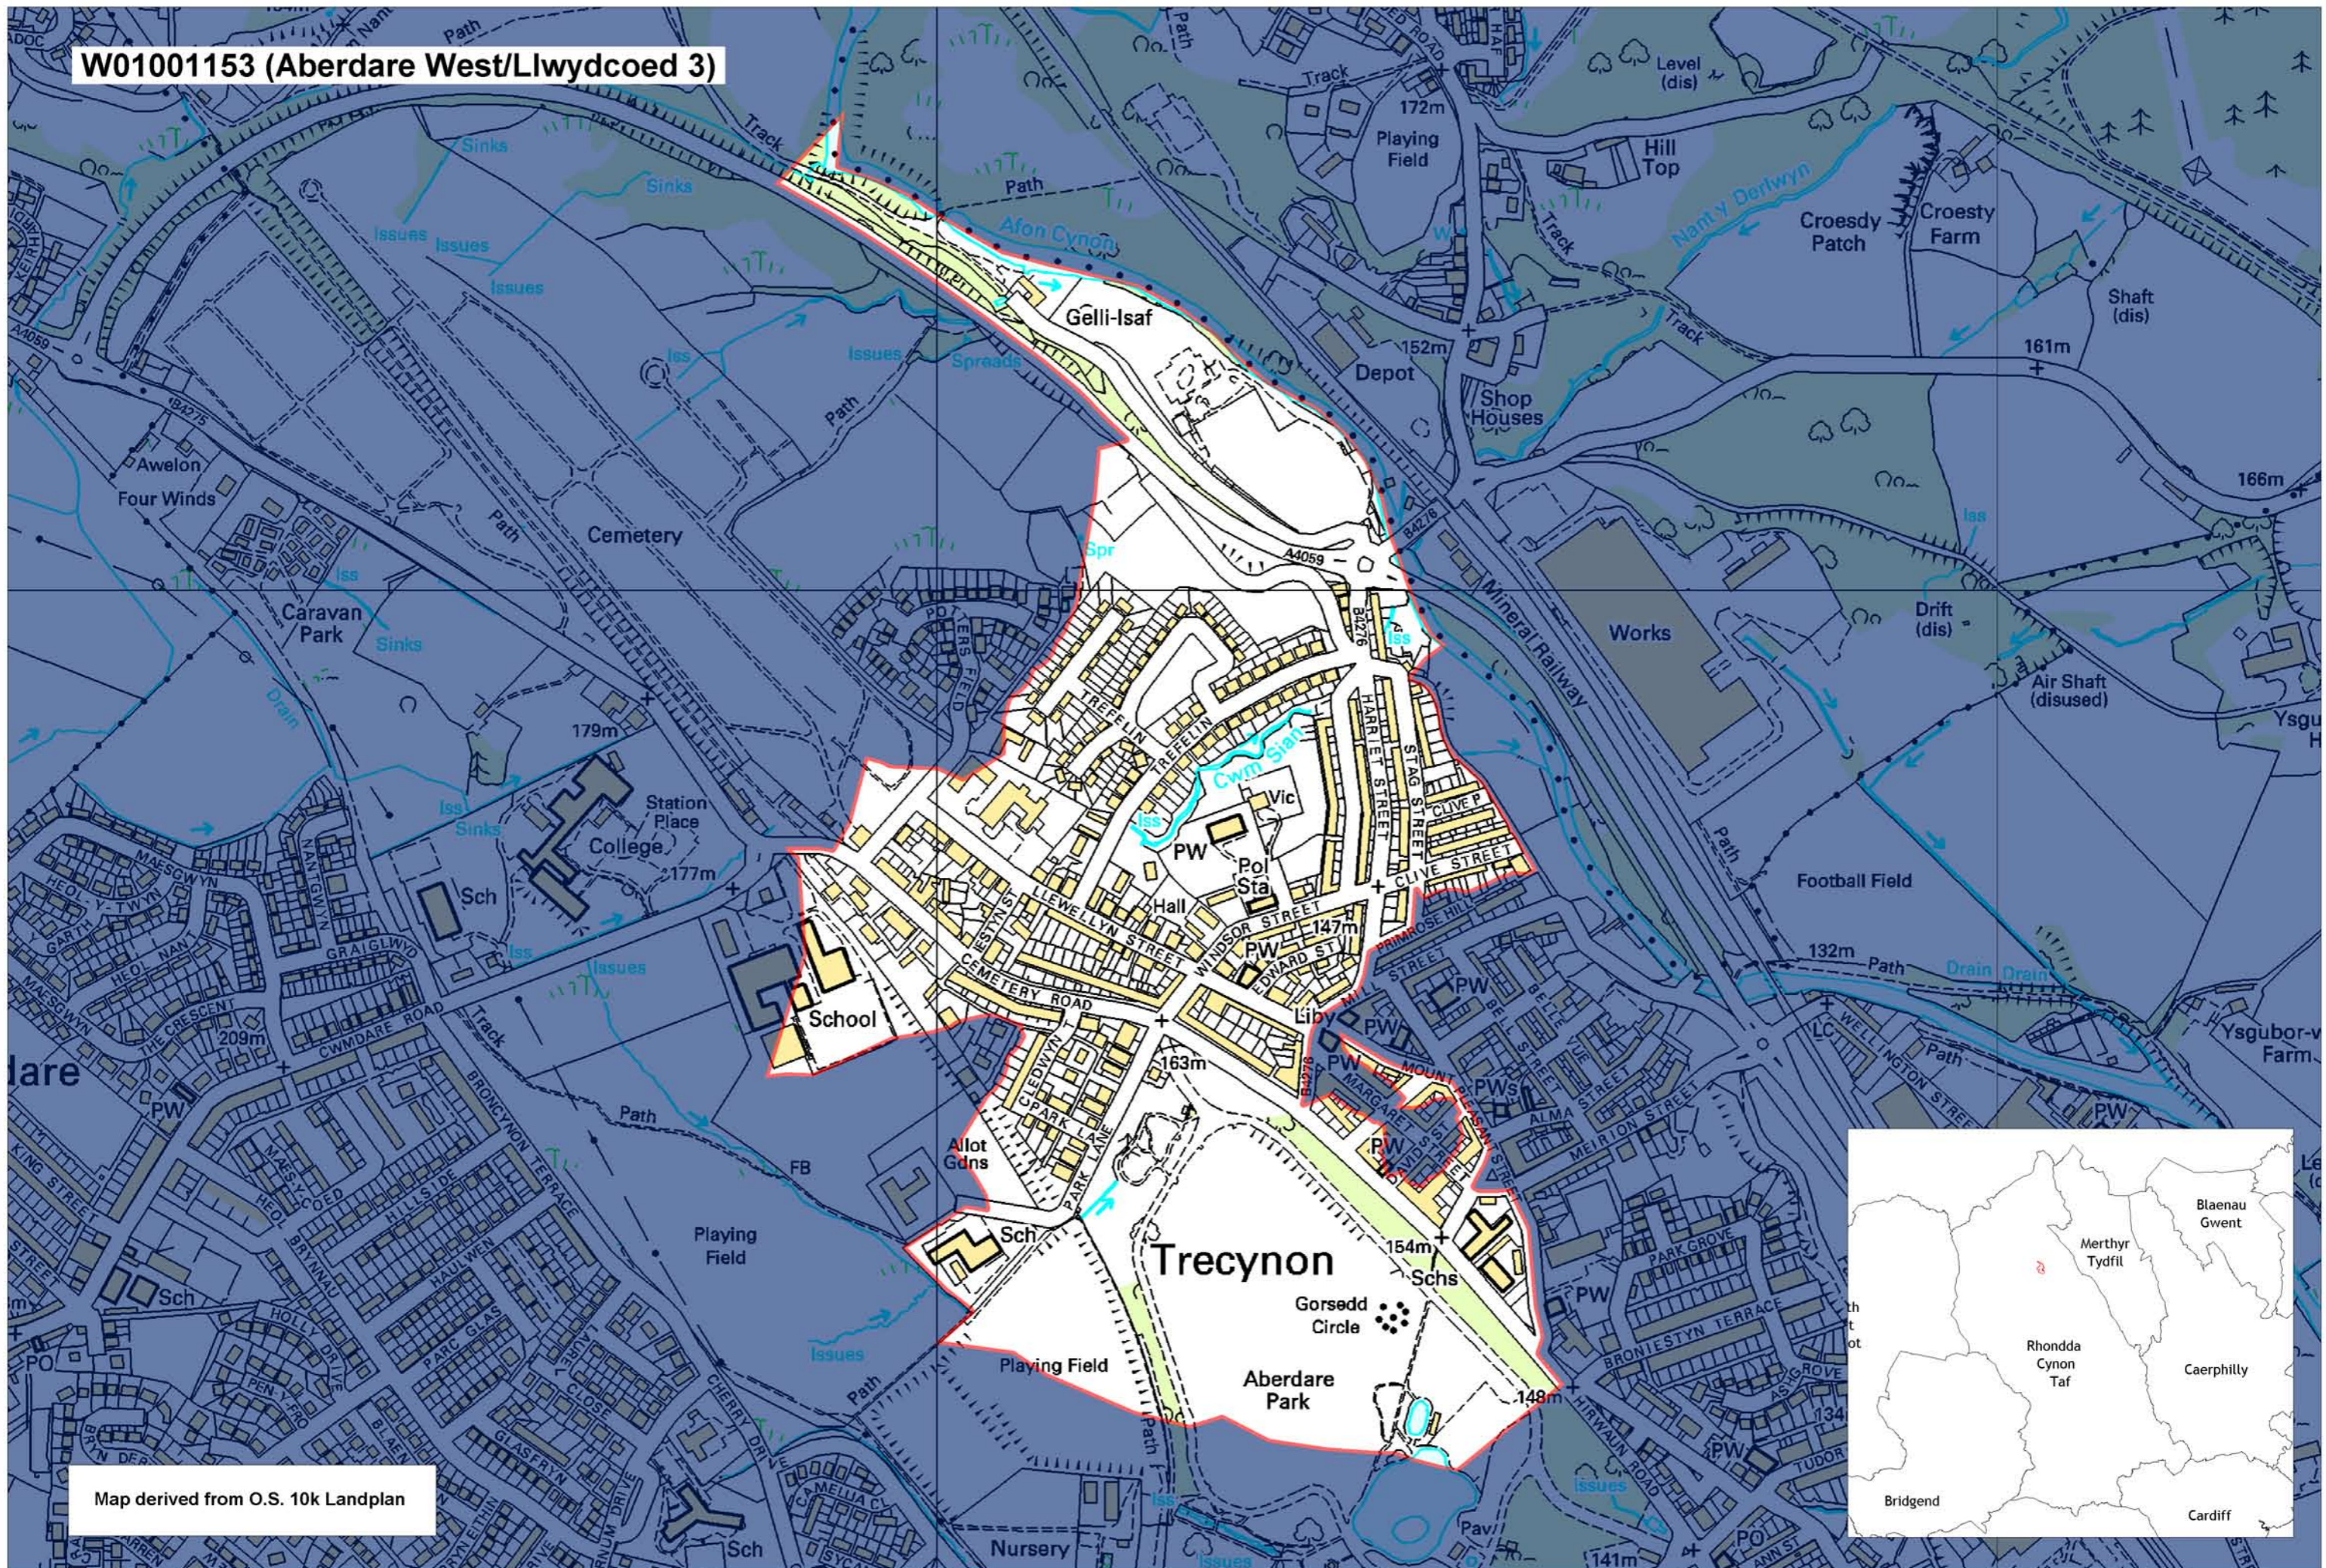

W01001153 (Aberdare West/Llwydcoed 3)

Map derived from O.S. 10k Landplan

This map is based upon the Ordnance Survey material with the permission of Ordnance Survey on behalf of The Controller of Her Majesty's Stationery Office. © Crown copyright 2008. Unauthorised reproduction infringes Crown copyright and may lead to prosecution or civil proceedings. Welsh Assembly Government. Licence Number: 100017916. Mae'r map hwn yn seiliedig ar ddeunydd yr Arolwg Ordnans gyda chaniatâd Arolwg Ordnans ar ran Rheolwr Lyfrfa Ei Mawrhydi. © Hawffraint y Goron 2008. Mae atgynhyrchu heb ganiatâd yn torri hawffraint y Goron a gall hyn arwain at erlyniad neu achos sifil. Llywodraeth Cynulliad Cymru. Rhif trwydded 100017916.

Produced by Cartographics, Statistical Directorate, Welsh Assembly Government. Cynhyrchwyd gan Cartograffeg, Y Gyfarwyddiaeth Ystadegol, Llywodraeth Cynulliad Cymru.